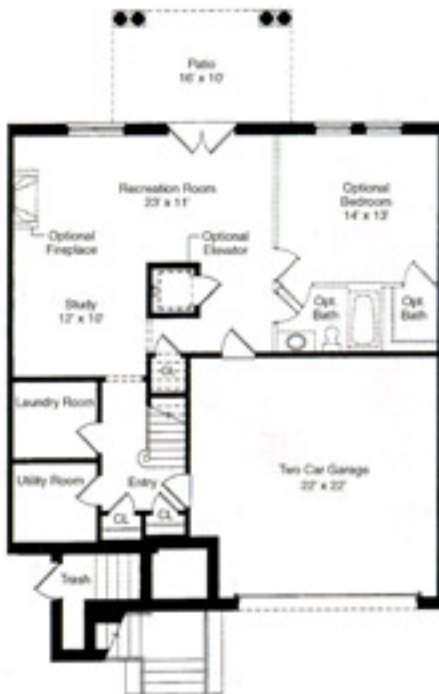

THE
HEIGHTS
AT TENAFLY

Living Space- 4095 sf

THE ESSEX

MARK BUILT
HOMES

THE MARK OF EXCELLENCE

Directions: George Washington Bridge onto Palisades Parkway north, off at exit 1, at light make right onto Rt. 9W, at 4th light make left into Tenafly onto East Clinton Ave., entrance to the Heights is 1/4 mile on the right.

This brochure and artist renderings are for illustrative purposes only dimensions, details, square footage and specifications are approximate. Due to continued efforts to improve our product, variations may occur and are subject to change without notice or obligation. Please see sales associate for details.