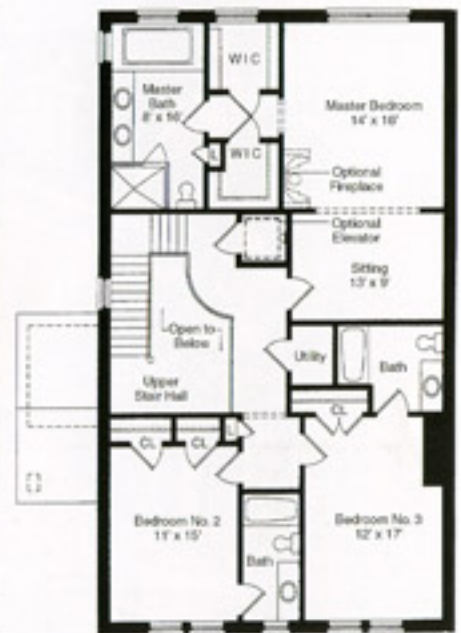

THE
HEIGHTS
AT TENAFLY

Living Space- 3894 sf

THE BUCKINGHAM

MARK BUILT
HOMES

THE MARK OF EXCELLENCE

Directions: George Washington Bridge onto Palisades Parkway north, off at exit 1, at light make right onto Rt. 9W, at 4th light make left into Tenafly onto East Clinton Ave., entrance to the Heights is 1/4 mile on the right.

This brochure and artist renderings are for illustrative purposes only dimensions, details, square footage and specifications are approximate. Due to continued efforts to improve our product, variations may occur and are subject to change without notice or obligation. Please see sales associate for details.