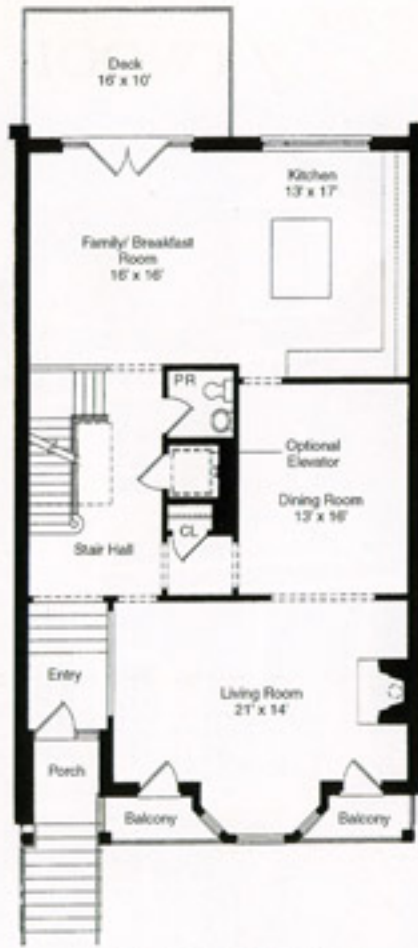

THE
HEIGHTS
AT TENAFLY

Living Space- 3746 sf

First Floor

Second Floor

Third Floor

THE
ATWOOD

MARK BUILT
HOMES

THE MARK OF EXCELLENCE

Directions: George Washington Bridge onto Palisades Parkway north, off at exit 1, at light make right onto Rt. 9W, at 4th light make left into Tenafly onto East Clinton Ave., entrance to the Heights is 1/4 mile on the right.

This brochure and artist renderings are for illustrative purposes only dimensions, details, square footage and specifications are approximate. Due to continued efforts to improve our product, variations may occur and are subject to change without notice or obligation. Please see sales associate for details.